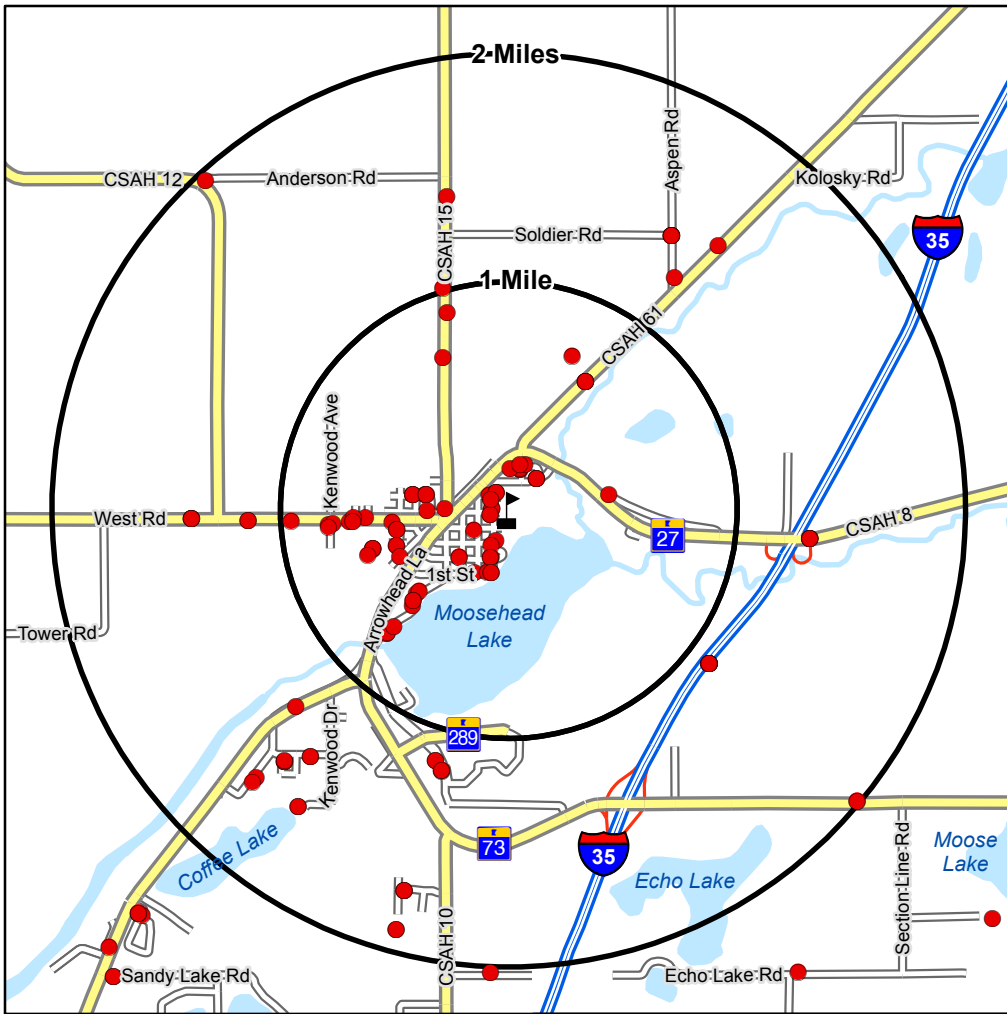

Moose Lake Schools K-12 Student Density Within 1-2 Mile Radius of School

**Grades K-8:
133 students out of 408**

**Grades 9-12:
84 students out of 241**