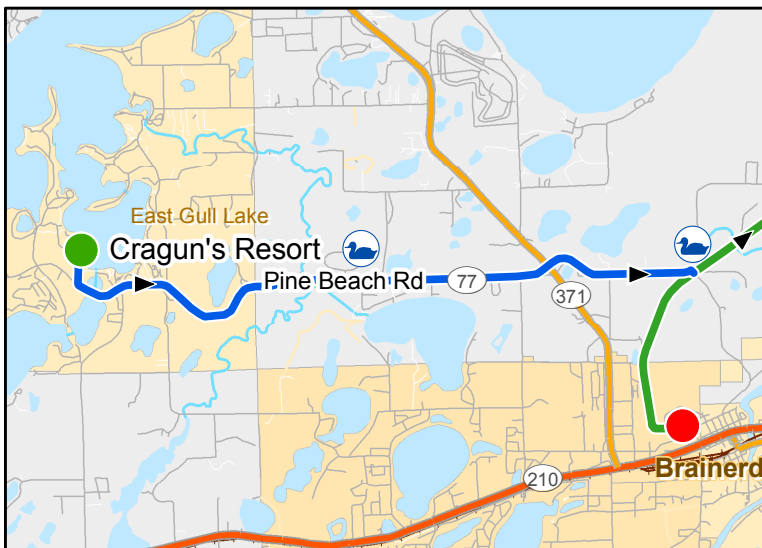

Cragun's 10,000 Lakes Relay

- Roads
- Trail
- Start
- Finish
- 10 Miles
- Relay Exchange