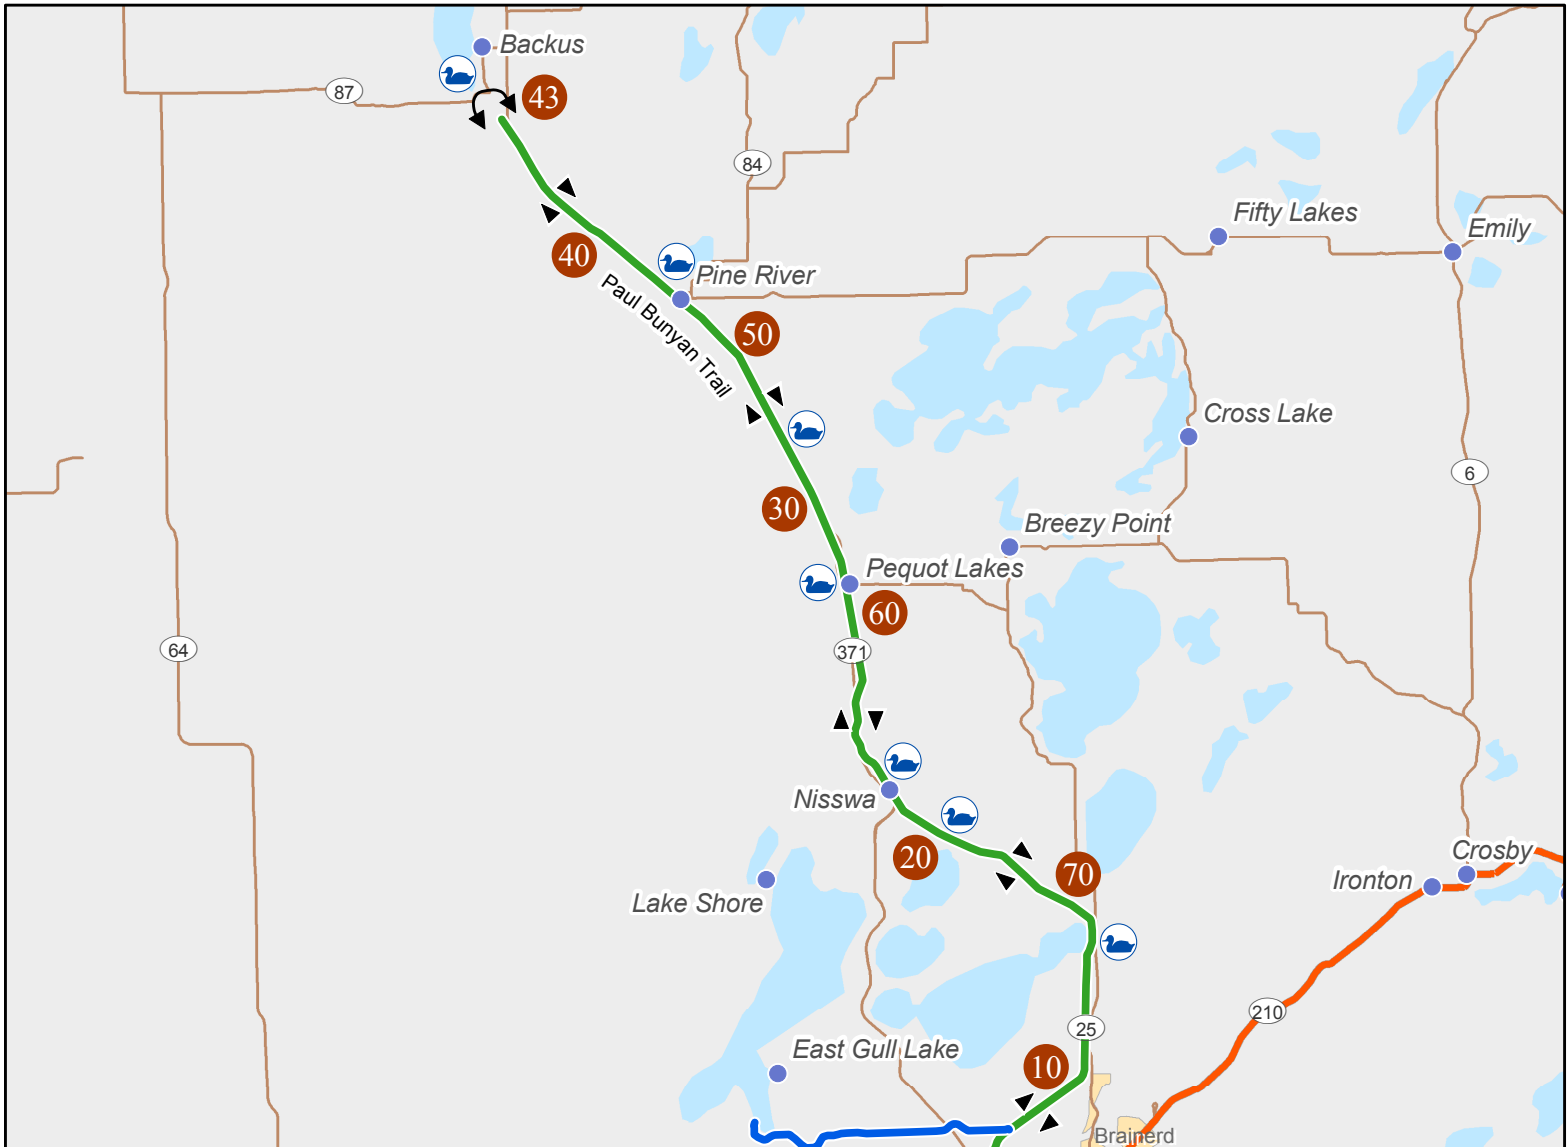

Cragun's 10,000 Lakes Relay

- Roads
- Trail
- Start
- Finish
- 10 Miles
- Relay Exchange