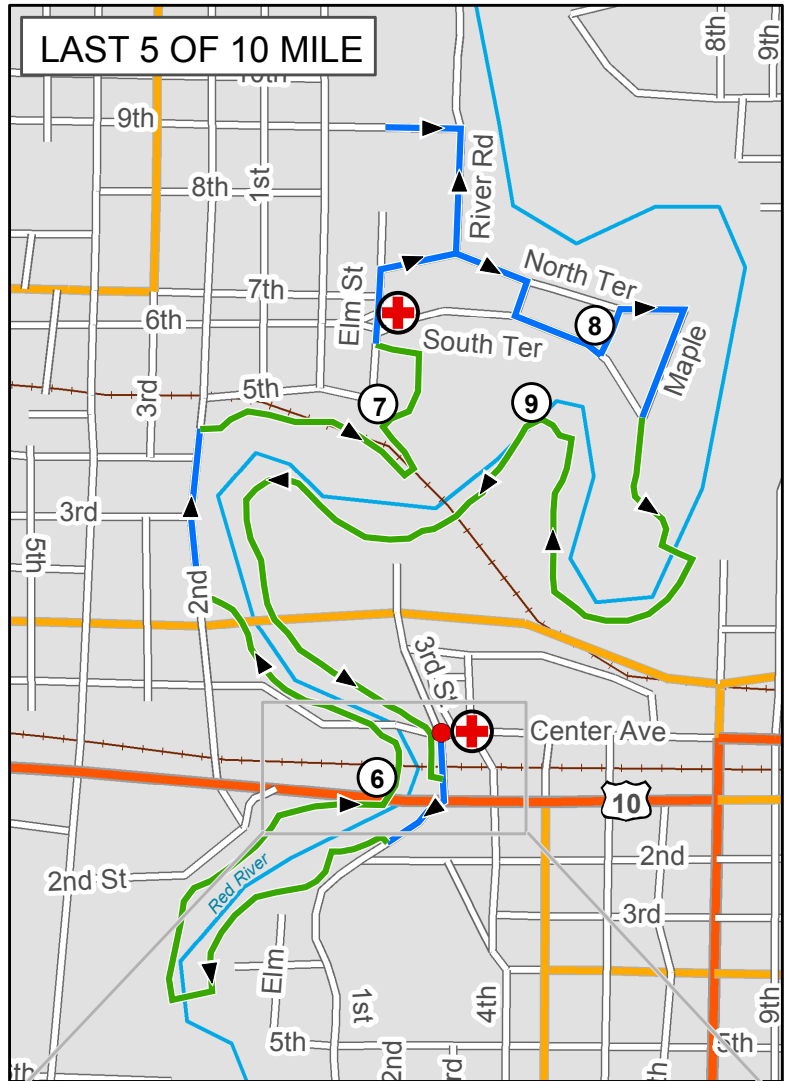

FM Bridge to Bridge Bash

Legend

- Trail
- Road
- + Aid Station
- Highway
- Major Road
- Local Road
- Railroads
- Start
- Finish