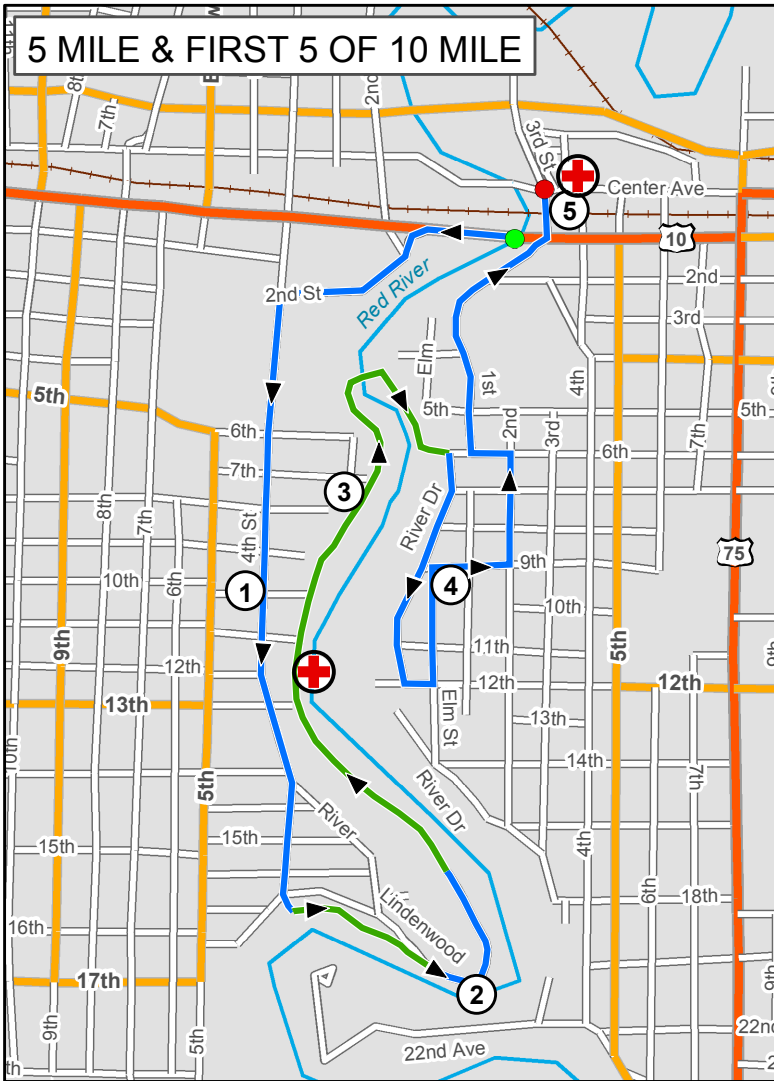

FM Bridge to Bridge Bash

Legend

- Trail
- Road
- + Aid Station
- Highway
- Major Road
- Local Road
- Railroads
- Start
- Finish