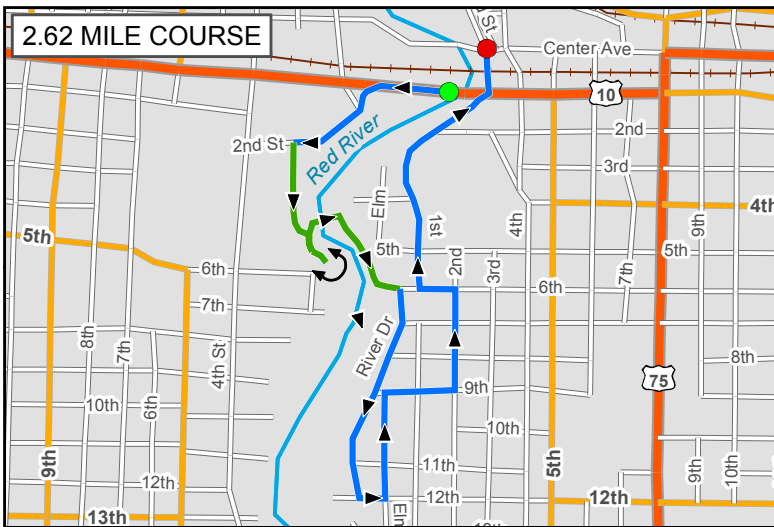

FM Bridge to Bridge Bash

Legend

- Trail
- Road
- + Aid Station
- Highway
- Major Road
- Local Road
- Railroads
- Start
- Finish